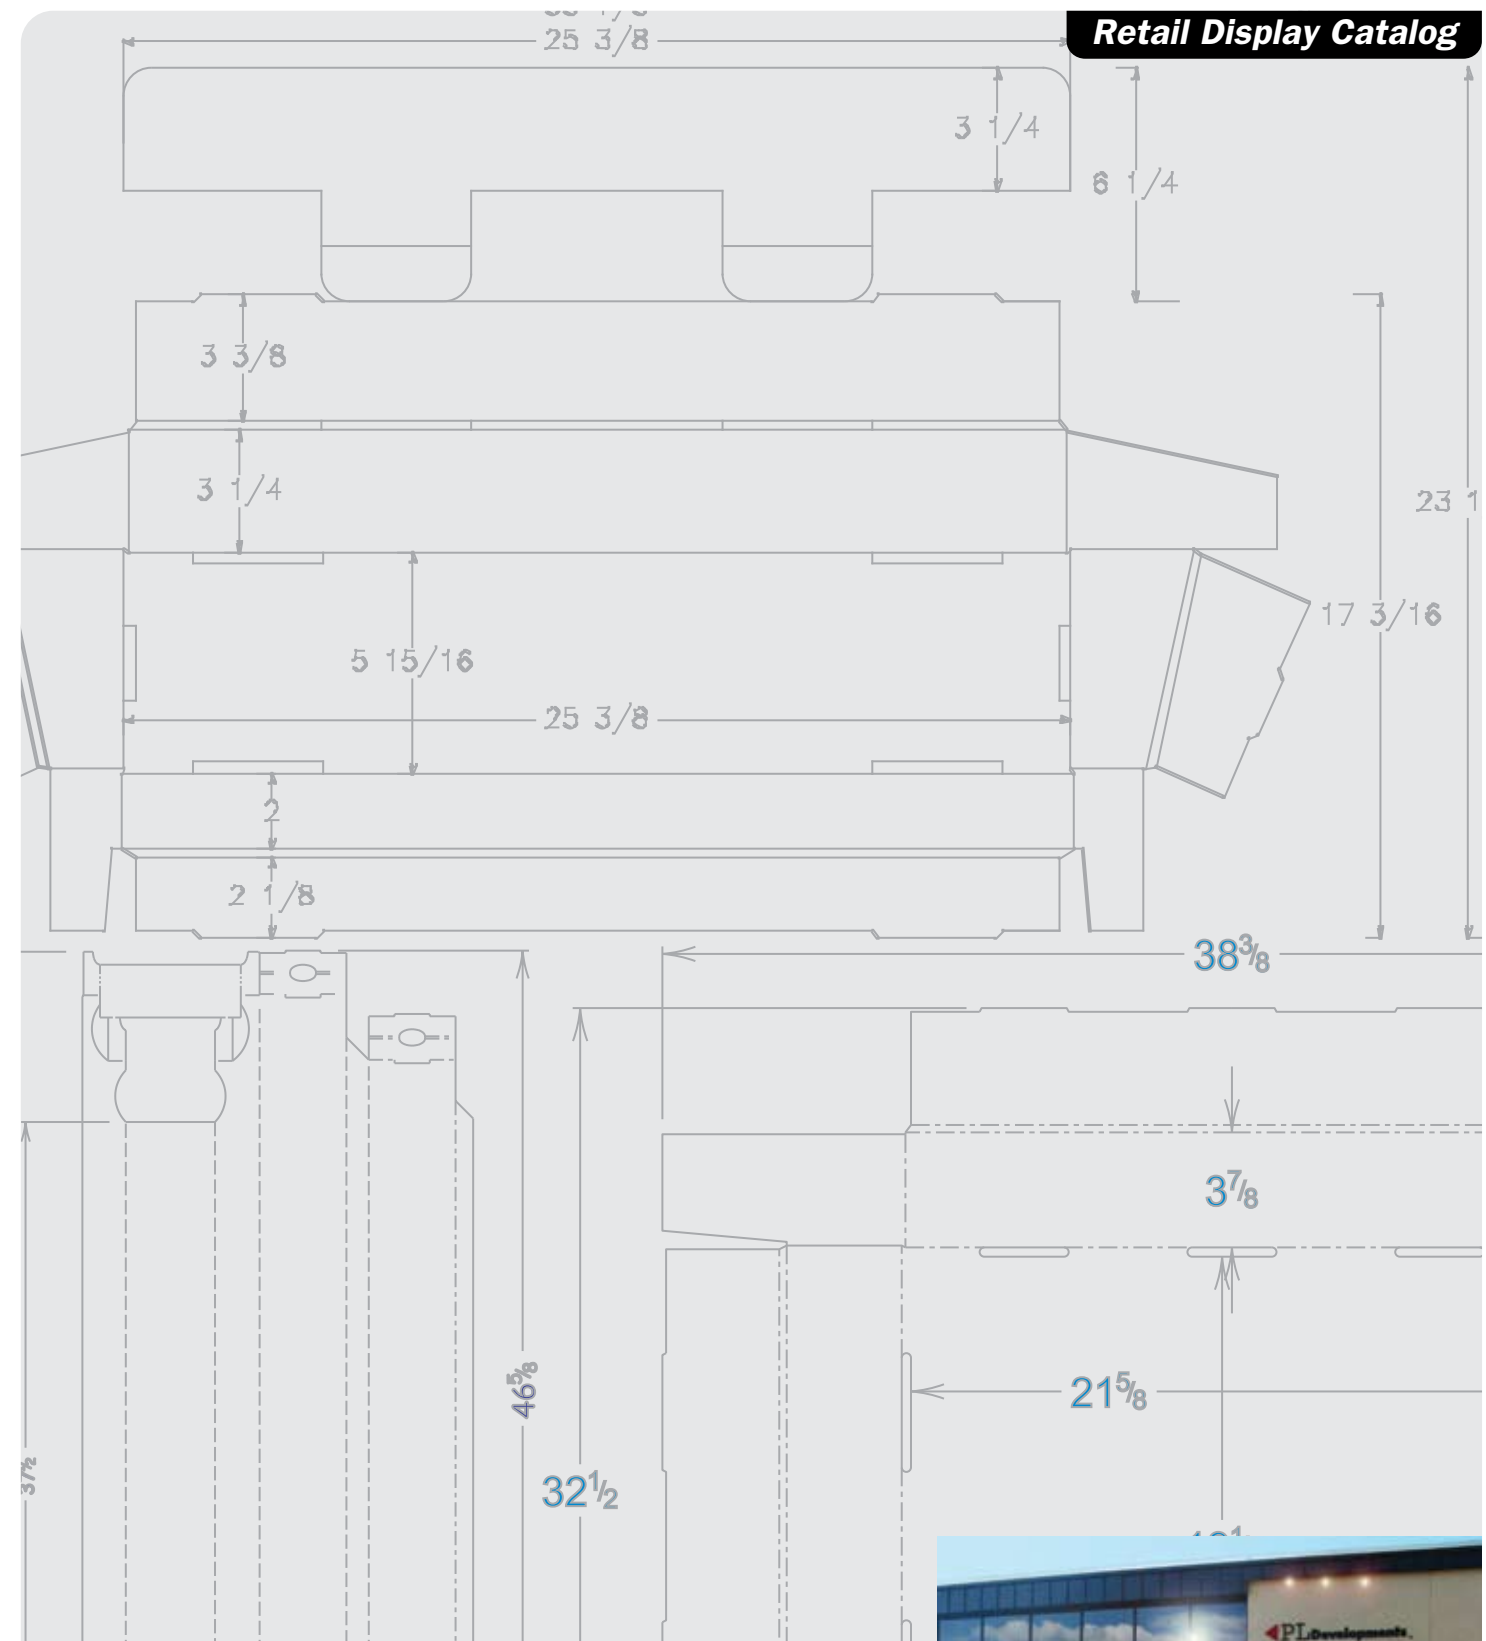

PL Developments